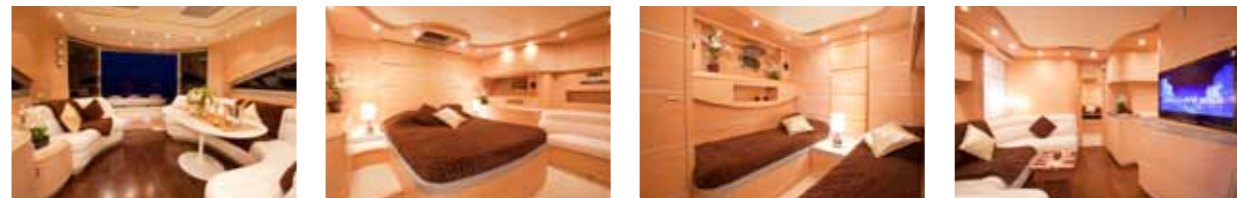

# KOKAB

AB YACHTS

FAST & LUXURY OPEN YACHT

Equipped with 2 Waterjets which provide to this vessel a great speed *up to 40 Kts* and unbelievable silence in navigation

Luxury comfort for entertainment & pleasure